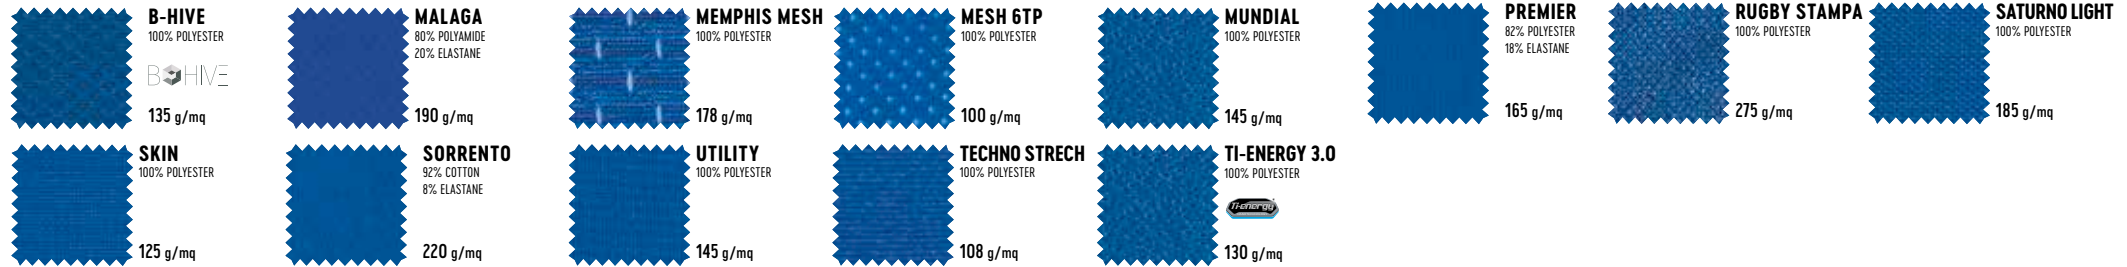

COMPETITION TEXTILE