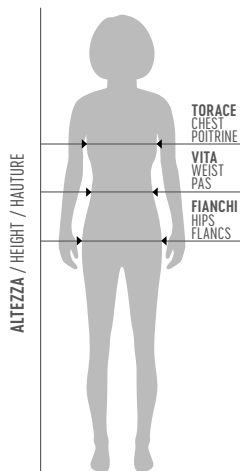

TAGLIE DONNA / SIZES WOMAN / TAILLES FEMME										
	EU	IT	TORACE CHEST POITRINE		VITA WAIST TAILLE		FIANCHI HIPS FLANCS		ALTEZZA HEIGHT HAUTURE	
			cm	inches	cm	inches	cm	inches	cm	inches
KID	3YXS	24-26							98-108	39-42.5
	2YXS	26-28							110-120	42.5-47.2
JUNIOR	YXS	30-32	64-72	25-28	54-60	21.26-24	66-74	26-29	122-132	48-52
	XXS	34-36	72-80	28-31	60-66	24-26	74-82	29-32	134-144	52.8-56.7
	XS	38-40	80-88	31-35	66-72	26-28	82-92	32-36	146-156	57.5-61.4
ADULT	S	42-44	84-88	33-35	68-72	27-28	92-96	36-38	164-168	64.6-66.1
	M	46-48	88-92	35-36	72-76	28-30	96-100	38-39.4	169-173	66.5-68.1
	L	50-52	92-96	36-38	76-80	30-31	100-104	39.4-40.9	174-178	68.5-70.1
	XL	54	96-100	38-39.4	80-84	31-33	104-108	40.9-42.5	179-183	70.5-72
	XXL	56	100-104	39.4-40.9	84-88	33-35	108-112	42.5-44.1	184-188	72.4-74
	3XL	58	104-108	40.9-42.5	88-92	35-36	112-116	44.1-45.7	189-193	74.4-76
4XL	60	108-112	42.5-44.2	92-96	36-38	116-120	45.7-47.2	194-198	76.4-78	

SIZE GUIDE

Misura la circonferenza della tua gamba 15 cm sotto la tua rotula.

Measure the circumference of your leg at a point 15 cm below the middle of your kneecap.

Mesure ton tour de jambe 15 cm au-dessous de la rotule.

KNEEPAD SIZING CHART		
	cm	inches
XS	30-33	12-13
S	33-35	13-13,7
M	35-37	13,7-14,5
L	37-40	14,5-15,7
XL	40-45	15,7-17,7

SOCKS SIZING CHART							
SIZE	KID	JR	AD	XS	M	L	XL
EU	35/38	39/42	42/46	31/34	35/38	39/42	43/47
USA	3.5/6	7/9	9/12	1/3	3.5/6	7/9	10/13
UK	2.5/5	6/8	8/11	12.5/2	2.5/5	6/8	9/12

SIZE ENERGY GRIP:

M: 39/41

L: 42/44

XL: 45/47

SHOES SIZING CHART														
EU	35	36	37	38	39	40	41	42	43	44	45	46	47	48
USA	3.5	4	5	6	7	7.5	8	9	10	10.5	11	12	13	14
UK	2.5	3	4	5	6	6.5	7	8	9	9.5	10.5	11	12	13

GUANTI / GLOVES / GANTS

Per prendere la misura giusta della larghezza della mano, segui esattamente il disegno illustrativo.

Follow the drawing to measure the hand's width in the proper way and use the chart to figure out which size best fits your hand.

Pour mesurer la largeur de la main suivre le dessin et le tableau.

GLOVES SIZING CHART							
7,5	8	8,5	9	9,5	10	10,5	11
8,2 cm	8,5 cm	8,8 cm	9,1 cm	9,4 cm	9,7 cm	10 cm	10,3 cm