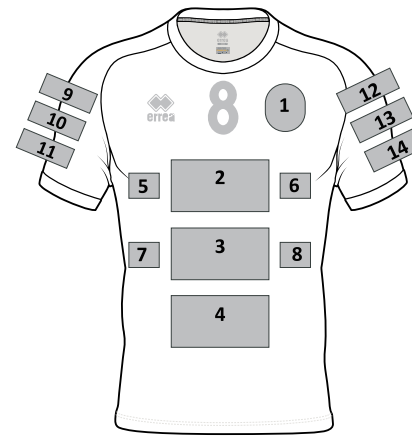

FRONT

- 1 BADGE (h x w cm)
- NUMBER (cm h)
- 2 LOGO (h x w cm)
- 3 LOGO (h x w cm)
- 4 LOGO (h x w cm)
- 5 LOGO (h x w cm)
- 6 LOGO (h x w cm)
- 7 LOGO (h x w cm)
- 8 LOGO (h x w cm)

RIGHT SLEEVE

1. 9 LOGO (h x w cm)
   - 10 LOGO (h x w cm)
   - 11 LOGO (h x w cm)
2. ### LEFT SLEEVE
3. 12 LOGO (h x w cm)
   - 13 LOGO (h x w cm)
   - 14 LOGO (h x w cm)

BACK

- NAME cm h
- NUMBER cm h
- 15 LOGO (h x w cm)
- 16 LOGO (h x w cm)
- 17 LOGO (h x w cm)
- 18 LOGO (h x w cm)