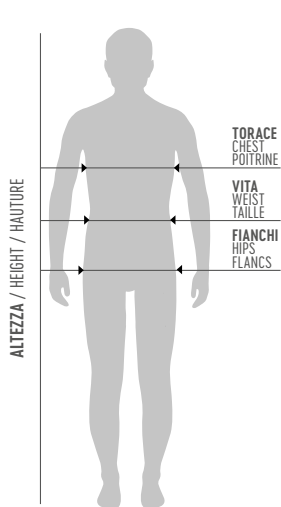

SIZE CHART

Se sei al limite tra due taglie, ordina quella immediatamente più piccola per una vestibilità più aderente o quella immediatamente più grande per una vestibilità più comoda.

If you are in between sizes, order the smaller size for a snugger fit or the larger one if you prefer a more comfortable fit.

Si vous êtes juste entre deux tailles, commandez la plus petite pour une coupe plus ajustée ou la plus grande pour une coupe plus confortable.

TAGLIE UOMO / SIZES MAN / TAILLES HOMME										
	EU	IT	TORACE CHEST POITRINE		VITA WAIST TAILLE		FIANCHI HIPS FLANCS		ALTEZZA HEIGHT HAUTURE	
			cm	inches	cm	inches	cm	inches	cm	inches
KID	3YXS	22-24							98-108	39-42.5
	2YXS	26-28							110-120	42.5-47.2
JUNIOR	YXS	30-32	64-72	25-28	54-60	21.26-24	66-74	26-29	122-132	48-52
	XXS	34-36	72-80	28-31	60-66	24-26	74-82	29-32	134-144	52.8-56.7
	XS	38-40	80-88	31-35	66-72	26-28	82-90	32-35	146-156	57.5-61.4
ADULT	S	42-44	90-94	35-37	72-76	28-30	92-96	36-38	167-172	65.7-67.7
	M	46-48	94-98	37-39	76-80	30-31	96-100	38-39.4	173-178	68.1-70.1
	L	50-52	98-102	39-40.2	80-84	31-33	100-104	39.4-40.9	179-184	70.5-72.4
	XL	54	102-106	40.2-41.7	84-88	33-35	104-108	40.9-42.5	185-190	72.8-74.8
	XXL	56	106-110	41.7-43.3	88-92	35-36	108-112	42.5-44.1	191-196	75.2-77.2
	3XL	58	110-114	43.3-44.9	92-94	36-37	112-116	44.1-45.7	197-202	77.6-79.5
4XL	60	114-118	44.9-46.5	94-96	37-38	116-120	45.7-47.2	203-208	79.9-81.9